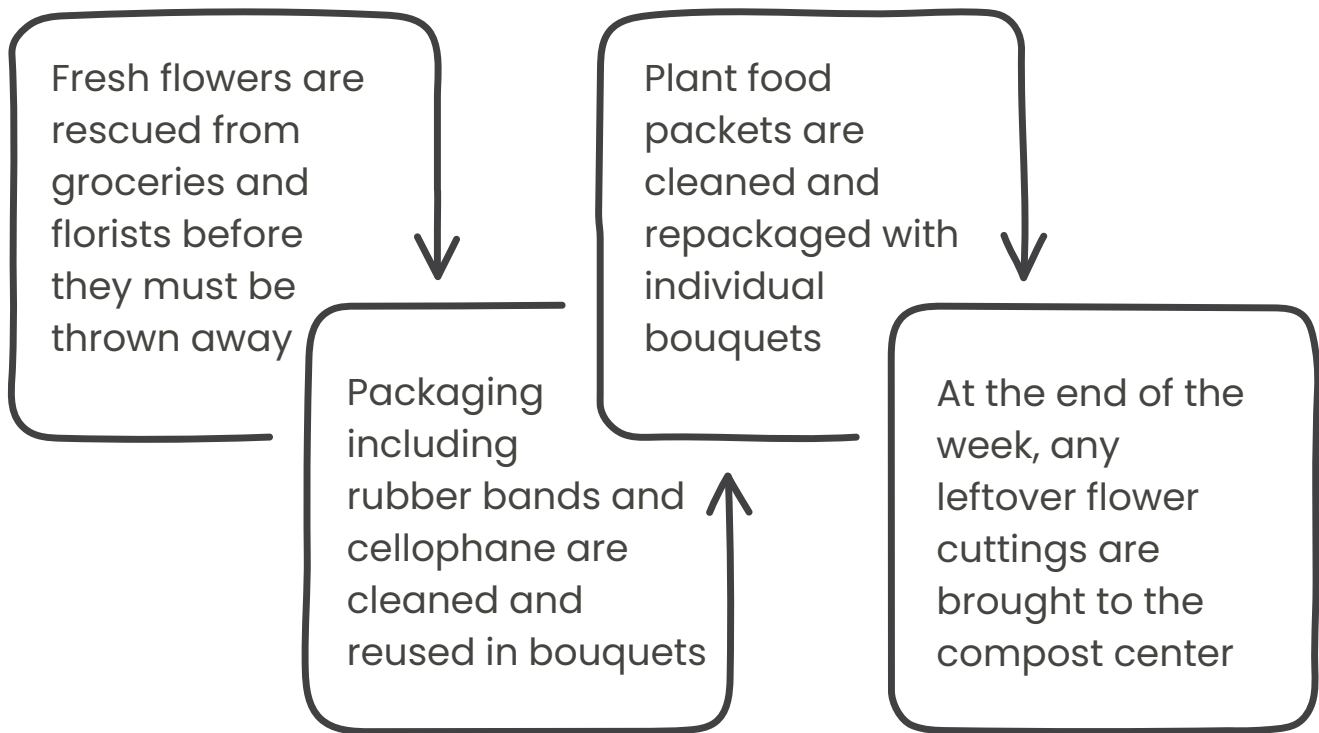

What Is Flower Rescue?

SOAR's Flower Power program uses the cathartic nature of flowers to spark engagement and combat loneliness, while also creating an environmentally responsible model of flower rescue. We fill a gap in the supply chain of flower sales, ensuring flowers that can no longer be sold, along with their packaging, circulate back out to the community rather than going to a landfill.

Our Commitment to Environmental Responsibility

Our Commitment to Wellness

Lillies are beautiful, but their smell can be overwhelming in nursing facilities or other therapeutic settings

Roses can pose a perishability challenge, we never want anyone to receive a browning or wilted rose

Delicate Gerbera daisies often need to be cut, cleaned, and propped back in a plastic holder for them to spark a smile.

See Flower Power in action